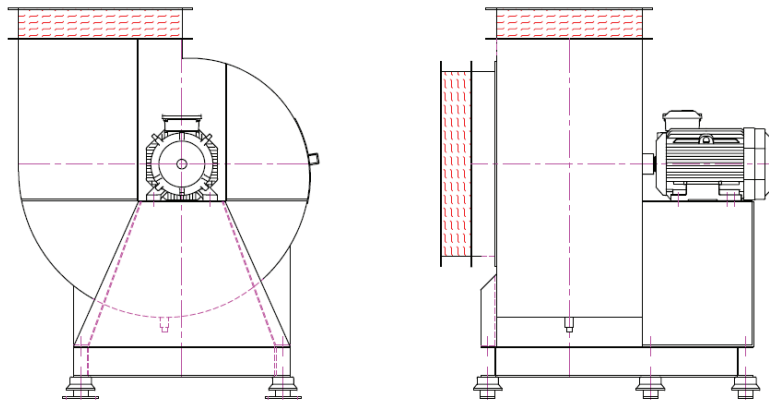

Call Today - 0161 303 3229

Fans@Stockbridge-Airco.com

STOCKBRIDGE
AIRCO
FSS LIMITED

FANS > Centrifugal > CBL

CBL (Centrifugal Backward Laminar)

Our CBL range comes in a numerous sizes and widths which allows for the CBL design to be capable of a wide range of duties. The Backward Laminar blade also benefits from its self cleaning properties, Which in turn reduces maintenance down time and lost production costs.

Our CBL Range

- ~CBL (Standard Full Width)
- ~CBL-M (Medium Width)
- ~CBL-N (Narrow Width)
- ~CBL - (DIDW) (Double Width)

**All our fans come in Belt or Direct drive arrangements and are covered by a 1Year Manufacturers Warranty.*

CBL - (SISW) Single Inlet Single Width ~ (Direct Drive)*

CBL - (Single Width) Backward Laminar Impeller

A leading global specialist in industrial fans and services