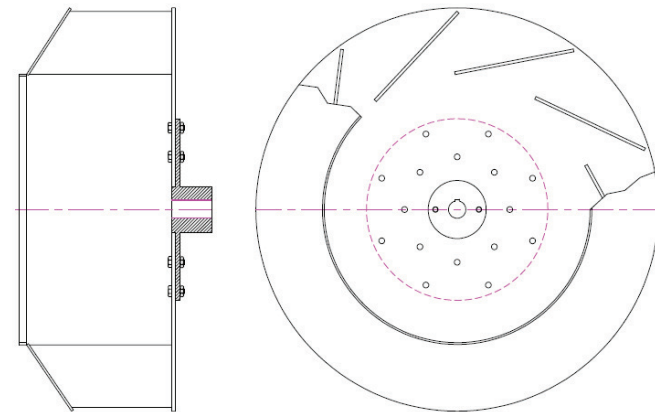

Our CBL Range

- ~CBL (Standard Full Width)
- ~CBL-M (Medium Width)
- ~CBL-N (Narrow Width)
- ~CBL - (DIDW) (Double Width)

**All our fans come in Belt or Direct drive arrangements and are covered by a 1Year Manufacturers Warranty.*

CBL - (SISW) Single Inlet Single Width ~ (Direct Drive)*

CBL - (Single Width) Backward Laminar Impeller

A leading global specialist in industrial fans and services